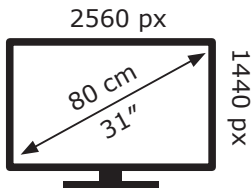

LG Electronics

32GN650

29 kWh/1000h

ABCDEF**G**
HDR
46 kWh/1000h

2019/2013