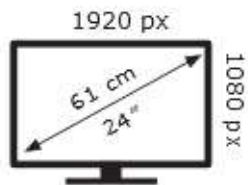

ENERG

XIAOMI

P24FBA-RAGL

17 kWh/1000h

2019/2013